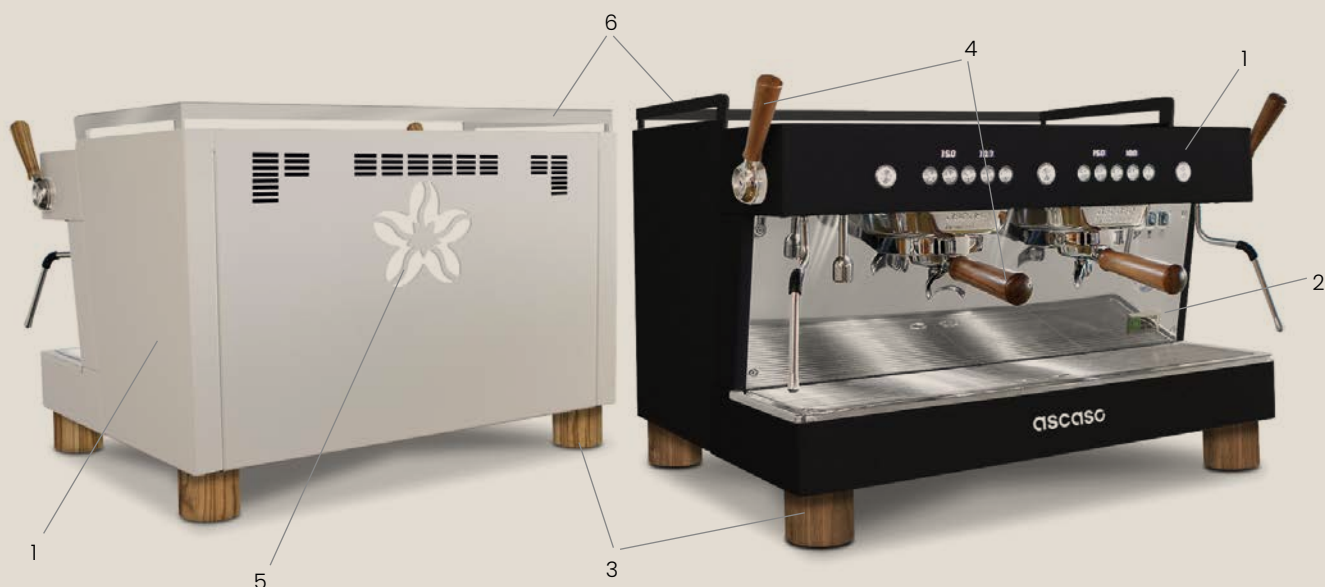

Options Barista T

Raised (12,5 cm)	215 €
Back lighting (With client's logo)	1.287 €
110 V - UL - Keti - Other approvals	215 €

Accessories

Boiler thermal insulation	19100210 (2/3 GR) (standard in PRO)	137 €
Active cupwarmer	04420790 (2 GR) / 04420000 (3 GR) (standard in PRO)	137 €
41541600 Antisplash water system (standard in Plus)		355 €
41302240 Bottomless filterholder		108 €
41302250 Wood bottomless filterholder		140 €
41301380 Wood capsule filterholder		141 €

Barista T / Baby T - Custom

Customizations

Customizations	Barista T		Baby T
	2GR	3GR	1GR
1 Painted body, colour on request	644 €	644 €	644 €
2 Front panel colour	107 €	107 €	107 €
3 Walnut wooden legs (41541160). 4 units	258 €	258 €	258 €
3 Olive wooden legs (41541170). 4 units	345 €	345 €	345 €
3 Aluminium legs, colour on request (41541180). 4 units	301 €	301 €	301 €
4 Set of 2 filter holder handles + 1 olive steam knobs (41300020+42987251)			250 €
4 Set of 3 filter holder handles + 2 olive steam knobs (41300020+42987251)	419 €		
4 Set of 4 filter holder handles + 2 olive steam knobs (41300020+42987251)		515 €	
5 Backlight rear logo (customer's logo)	1.287 €	1.287 €	
6 Stainless steel rail. Polished and shining on both sides.	(41541130) 215 €	(41541420) 429 €	(41541750) 215 €
6 Stainless steel rail, painted on both sides.	(41541720) 279 €	(41541740) 558 €	(41541760) 279 €